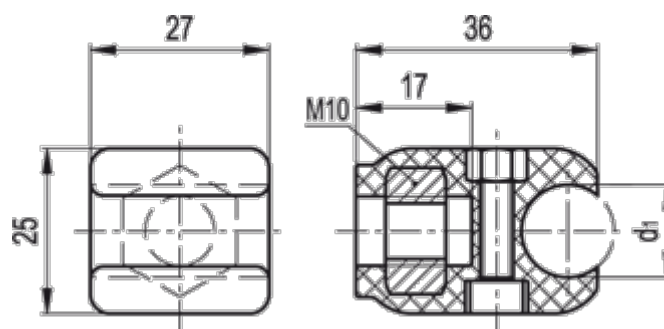

Data Sheet

Article number: 2310419811
Description: E+G Guide rail clamp
MPG-C-S-10

Measures

d1 = 10
Weight (g) = 36